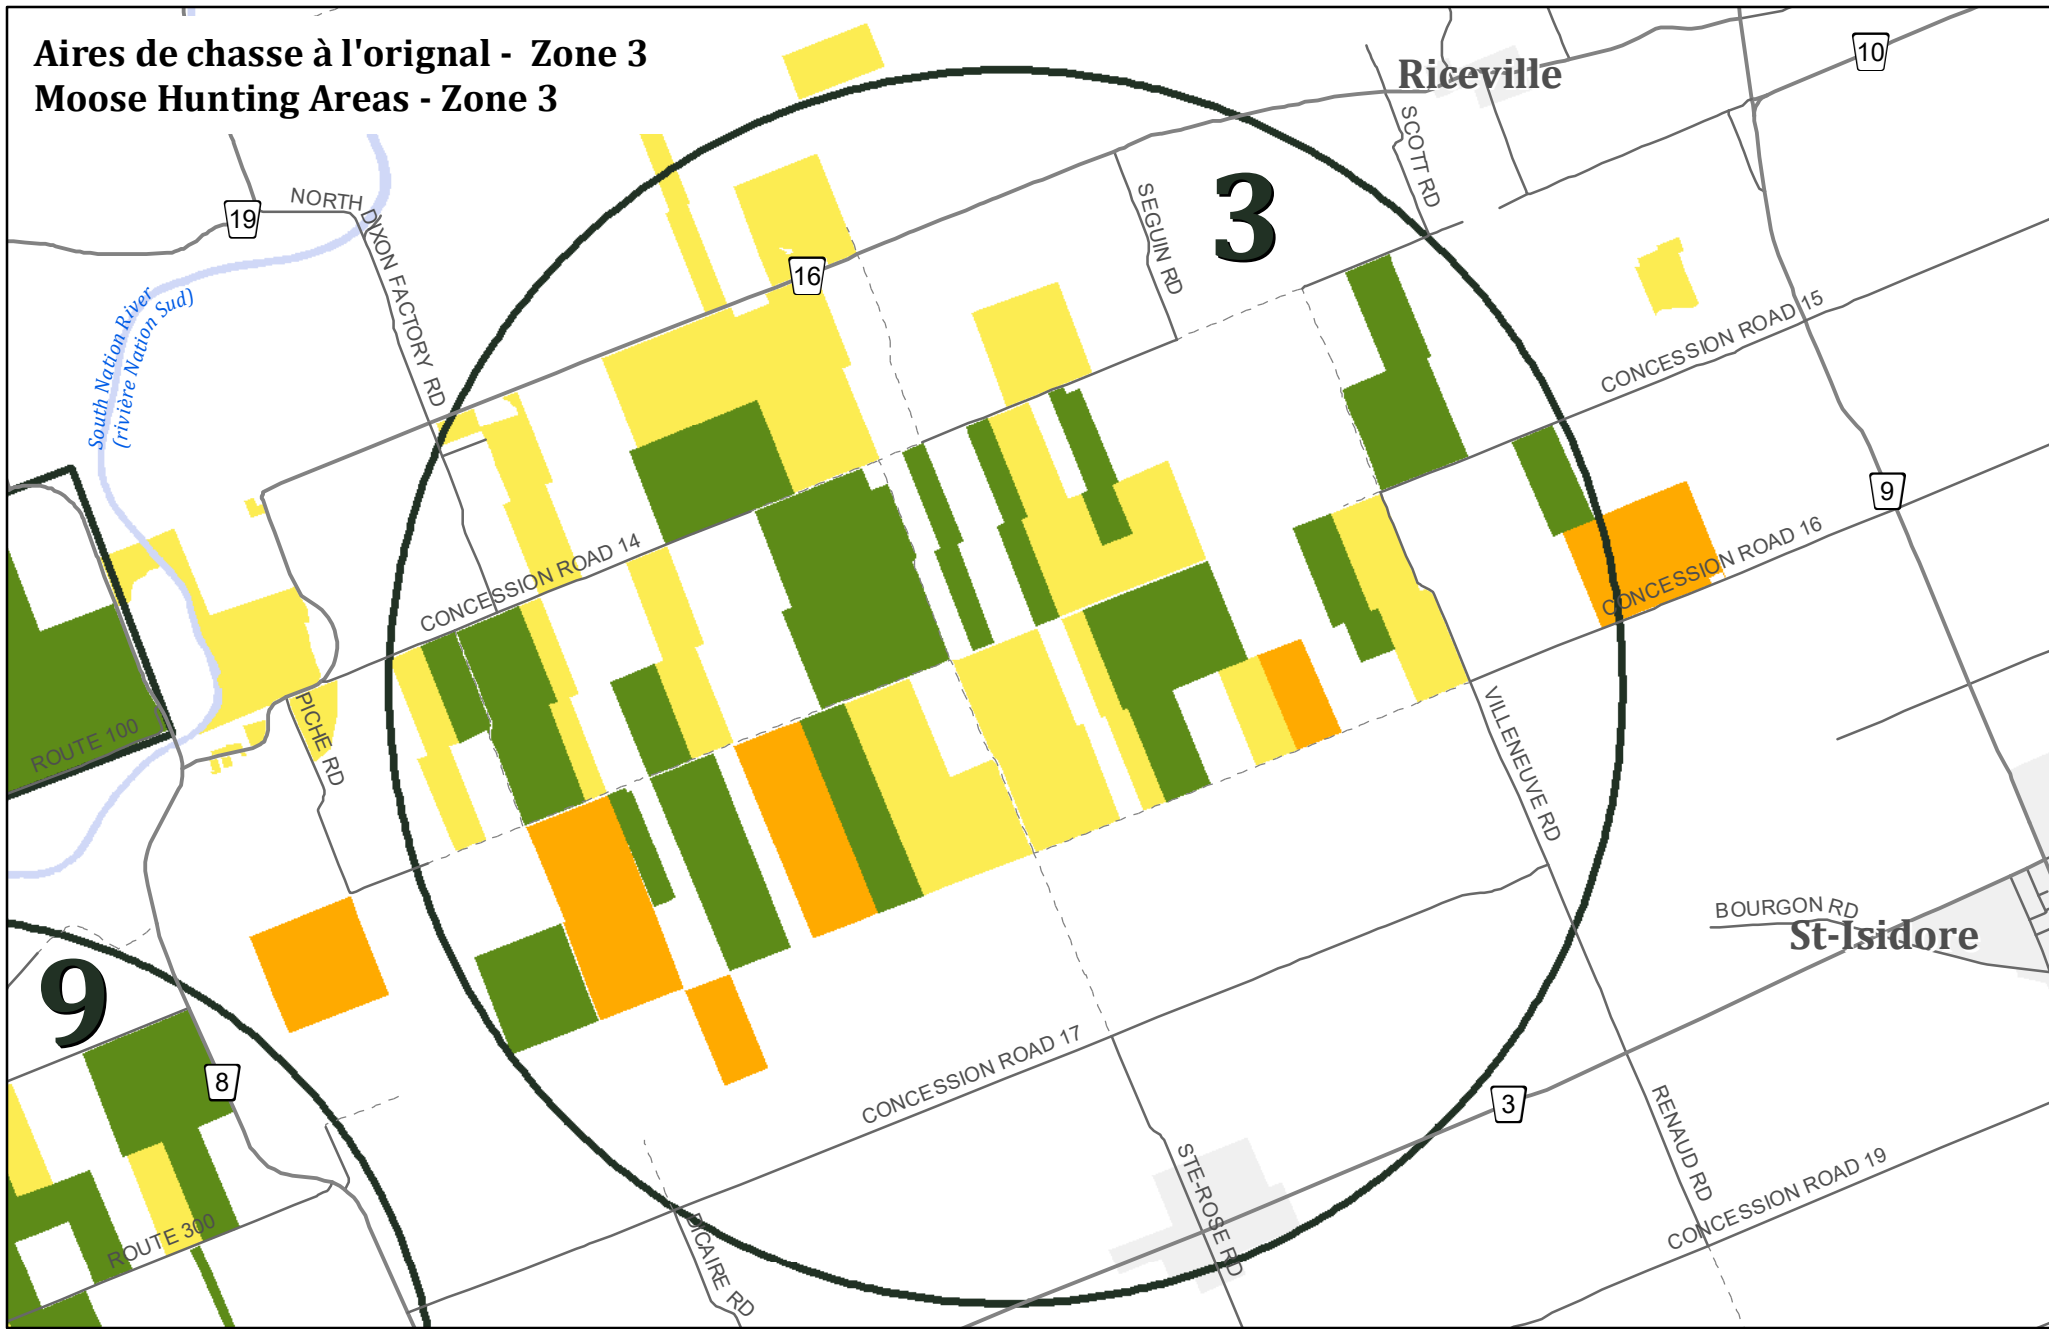

Aires de chasse à l'original - Zone 3

Moose Hunting Areas - Zone 3

0 0.75 1.5 3 Km

Légende - Legend

- Aire de chasse à l'original (terrain CUPR) - Moose Hunting Area (UCPR land)
- Autre terrain CUPR - Other UCPR land
- Terre de la Conservation de la Nation Sud - South Nation Conservation Land
- Terre de la Couronne - Crown Land
- Zone d'interdiction d'utilisation d'arme à feu - No discharge of Firearm Zone

Forêt Larose Forest

Aires de chasse à l'original - UGF 65

Moose Hunting Areas - WMU 65

DATE: 5/6/2021
REF: FL1820